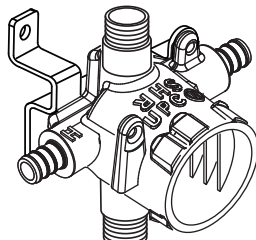

## ROUGH VALVE KIT with PEX CONNECTIONS PRESSURE BALANCE FLOW CONTROL VALVE

MODEL NUMBERS

<b>R127</b>	<b>R128</b>
<b>R127SS</b>	<b>R128SS</b>

**R127SS**

**013205-0070A**  
STOP VALVE O-RING

**051122-0070A**  
SCREWDRIVER STOPS

**R128SS**

**R127**

**050145-0070A**  
1/2" SWEAT PLUG

**M952100-0070A**  
PRESSURE BALANCING UNIT

**M961854-0070A**  
FIXATION RING WITH SCREWS

**023529-0070A**  
CARTRIDGE

**023603-0070A**  
CARTRIDGE SCREWS

**R128**

**050145-0070A**  
1/2" SWEAT PLUG