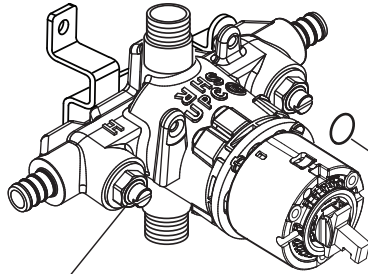

## ROUGH VALVE KIT with PEX CONNECTIONS PRESSURE BALANCE FLOW CONTROL VALVE

MODEL NUMBERS

<b>R127</b>	<b>R128</b>
<b>R127SS</b>	<b>R128SS</b>

**R127SS**

**013205-0070A**  
STOP VALVE O-RING

**051122-0070A**  
SCREWDRIVER STOPS

**R128SS**

**R127**

**050145-0070A**  
1/2" SWEAT PLUG

**M952100-0070A**  
PRESSURE BALANCING UNIT

**M961854-0070A**  
FIXATION RING WITH SCREWS

**023529-0070A**  
CARTRIDGE

**023603-0070A**  
CARTRIDGE SCREWS

**R128**

**050145-0070A**  
1/2" SWEAT PLUG