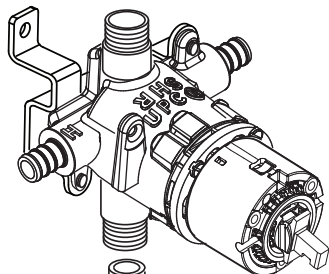

**R128SS**

**R127**

**050145-0070A**  
1/2" SWEAT PLUG

**M952100-0070A**  
PRESSURE BALANCING UNIT

**M961854-0070A**  
FIXATION RING WITH SCREWS

**023529-0070A**  
CARTRIDGE

**023603-0070A**  
CARTRIDGE SCREWS

**R128**

**050145-0070A**  
1/2" SWEAT PLUG