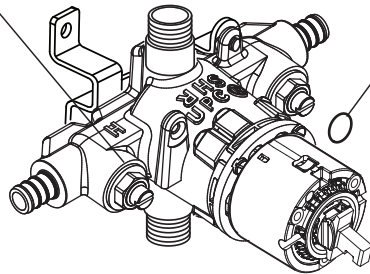

## ROUGH VALVE KIT with PEX CONNECTIONS PRESSURE BALANCE FLOW CONTROL VALVE

MODEL NUMBERS

<b>R127</b>	<b>R128</b>
<b>R127SS</b>	<b>R128SS</b>

**R127SS**

**013205-0070A**  
STOP VALVE O-RING

**051122-0070A**  
SCREWDRIVER STOPS

**R128SS**

**R127**

**050145-0070A**  
1/2" SWEAT PLUG

**M952100-0070A**  
PRESSURE BALANCING UNIT

**M961854-0070A**  
FIXATION RING WITH SCREWS

**023529-0070A**  
CARTRIDGE

**023603-0070A**  
CARTRIDGE SCREWS

**R128**

**050145-0070A**  
1/2" SWEAT PLUG